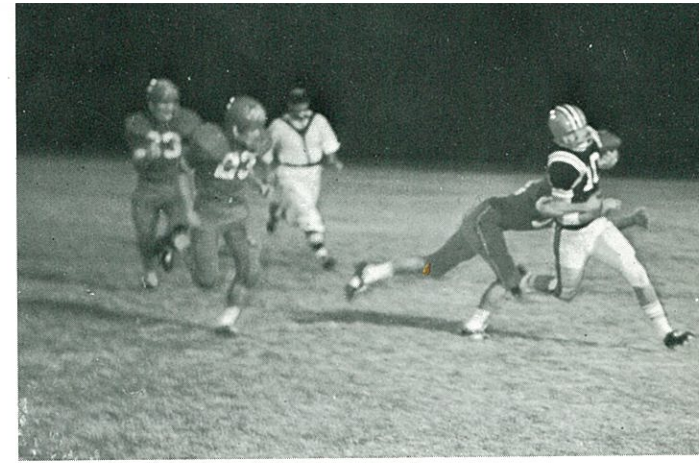

Mark cuts the corner for 17 yds. in the Van Horn tussle.

GARY DUDLEY
Guard - Soph.

MARK EMMER
Halfback - Sr.

BILLY JENKINS
End - Jr.

FRANK LANE
Fullback - Jr.

Price scouts for running room against the Roughnecks.

KENNY HERRING
Center - Jr.

ARNOLD HOLLOWAY
End - Sr.

Stopped in his tracks!

Lasoya is on the way to give Mark a helping block.

AMALIO LOSOYA
Fullback - Jr.

TOMMY LEE MITCHELL
Halfback - Fresh.

Price heads for the goal in the Tahoka game.