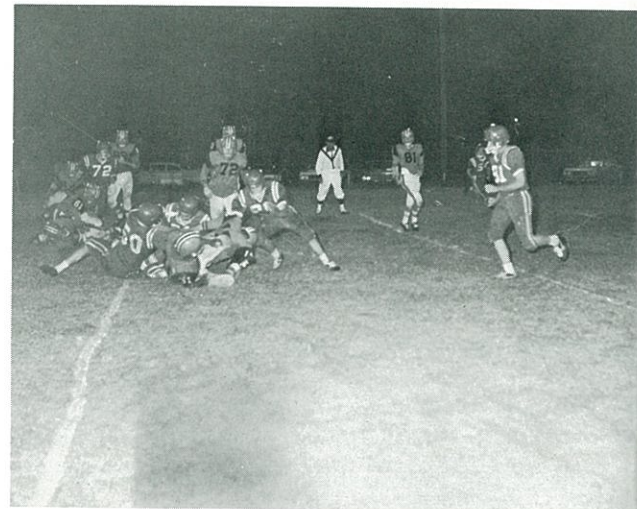

Mark cuts the corner for 17 yds. in the Van Horn tussle.

GARY DUDLEY
Guard - Soph.

MARK EMMER
Halfback - Sr.

BILLY JENKINS
End - Jr.

FRANK LANE
Fullback - Jr.

Price scouts for running room against the Roughnecks.

KENNY HERRING
Center - Jr.

ARNOLD HOLLOWAY
End - Sr.

Stopped in his tracks!

Lasoya is on the way to give Mark a helping block.

AMALIO LOSOYA
Fullback - Jr.

TOMMY LEE MITCHELL
Halfback - Fresh.

Price heads for the goal in the Tahoka game.